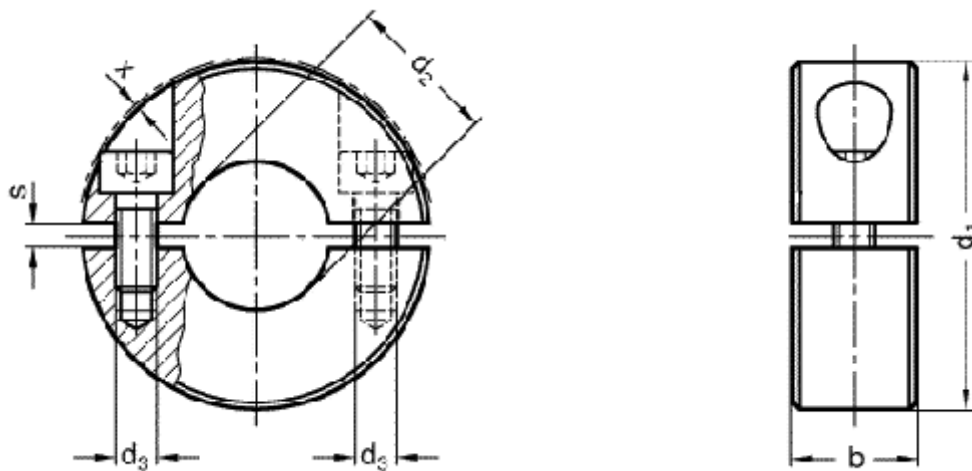

# Data Sheet

Article number: 20707236B15ST

Description: E+G Split set GN 707.2-36-B15-ST  
, 2-pieces

## Measures

b = 13  
d1 = 36  
d2 = B 15  
d3 = M5  
s = 2.1  
x = 1.4